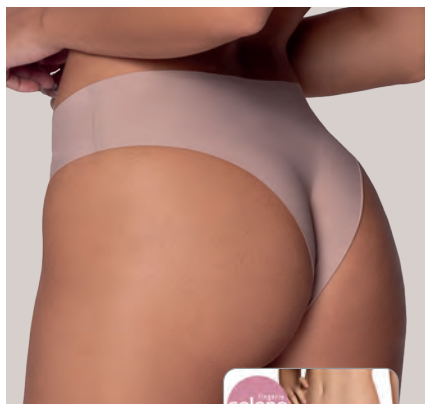

550 PRETO

793 NATURAL
CLARO